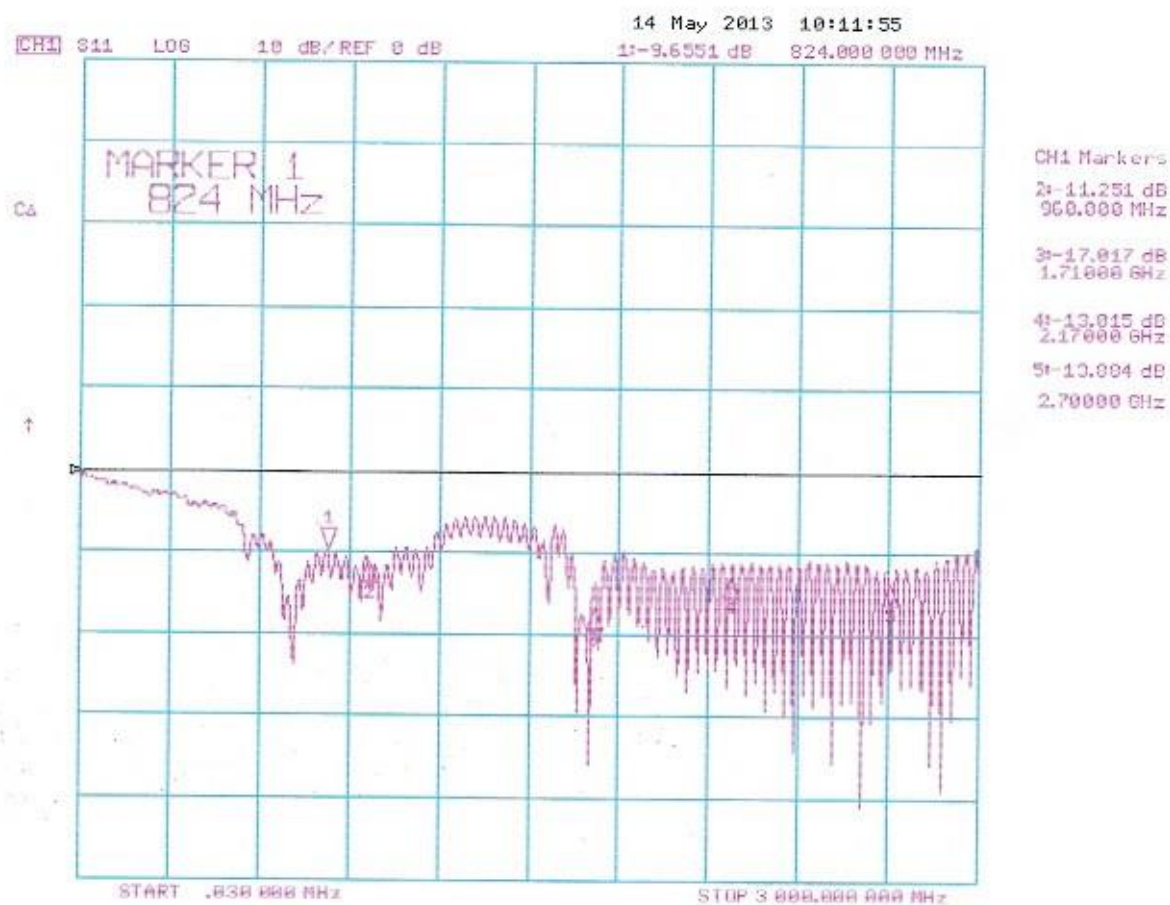

Specification

1.1 Product Type: External Roof Screw Mount

Antenna for 3G/UMTS/4G/LTE

IP67 Waterproof

1.2 Product's No: R36F series

1.3 Product's Photo:

2.1 Technical Drawing:

Frequency	824~960 / 1710~2170 / 2600~2700 MHz
Gain	0~3 dBi
Impedance	50 Ω
VSWR	2.0:1
Cable - OD	RG174 – Ø2.7±0.15mm
Cable Length	3M
Cable Cover	Black
Connector	SMA M (Gold)
※ IP 67 Waterproof	
※ Compliant with ROHS directive	

3.1 Test Report:

V.S.W.R

Frequency	824 MHz	960 MHz	1710 MHz
V.S.W.R	1.99	1.73	1.30
Frequency	2170 MHz	2700 MHz	
V.S.W.R	1.57	1.51	

Return Loss

Frequency	824 MHz	960 MHz	1710 MHz
Return Loss	-9.65 dB	-11.25 dB	-17.01 dB
Frequency	2170 MHz	2700 MHz	
Return Loss	-13.01 dB	-13.88 dB	