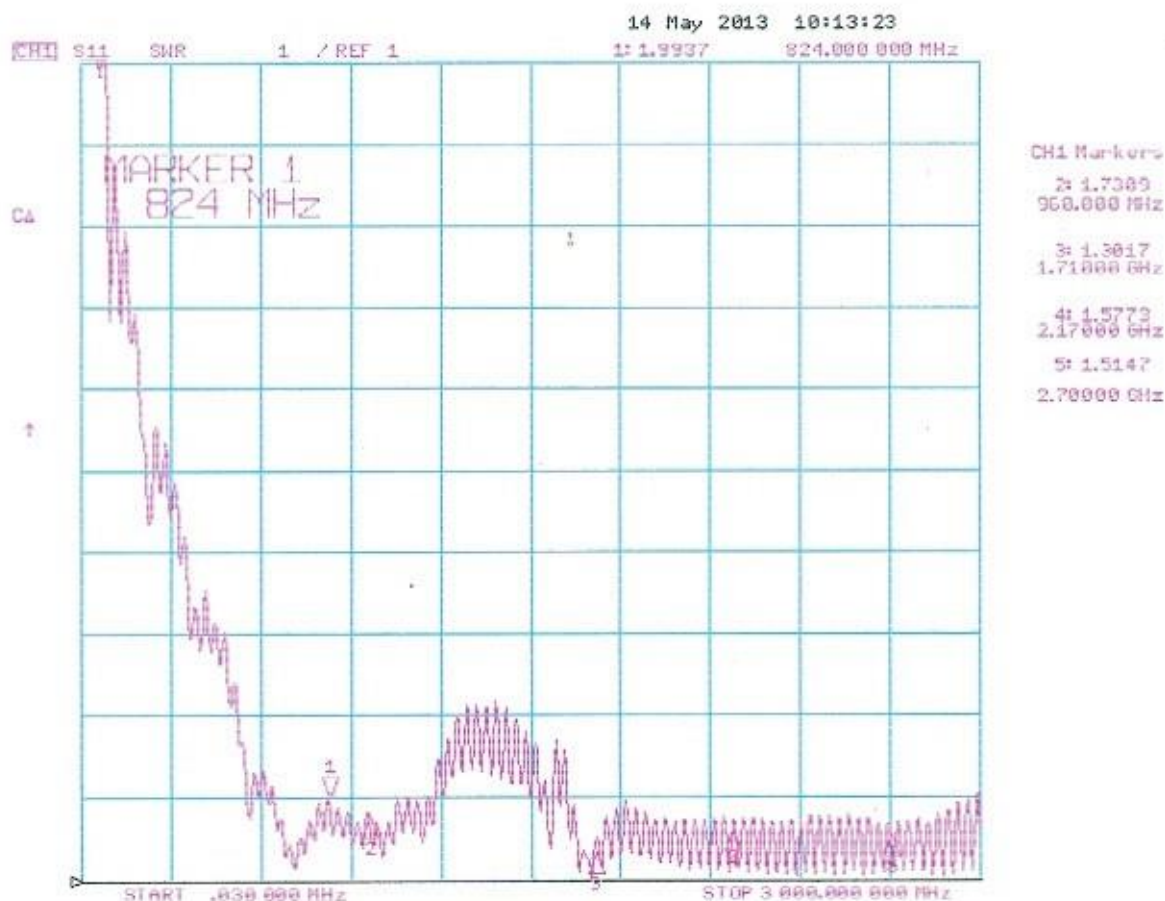

Specification

1.1 Product Type: External Roof Screw Mount

Antenna for 3G/UMTS/4G/LTE

IP67 Waterproof

1.2 Product's No: R36F series

1.3 Product's Photo:

2.1 Technical Drawing:

Frequency	824~960 / 1710~2170 / 2600~2700 MHz
Gain	0~3 dBi
Impedance	50 Ω
VSWR	2.0:1
Cable - OD	RG174 – Ø2.7±0.15mm
Cable Length	3M
Cable Cover	Black
Connector	SMA M (Gold)
※ IP 67 Waterproof	
※ Compliant with ROHS directive	

3.1 Test Report:

V.S.W.R

Frequency	824 MHz	960 MHz	1710 MHz
V.S.W.R	1.99	1.73	1.30
Frequency	2170 MHz	2700 MHz	
V.S.W.R	1.57	1.51	

Return Loss

Frequency	824 MHz	960 MHz	1710 MHz
Return Loss	-9.65 dB	-11.25 dB	-17.01 dB
Frequency	2170 MHz	2700 MHz	
Return Loss	-13.01 dB	-13.88 dB	