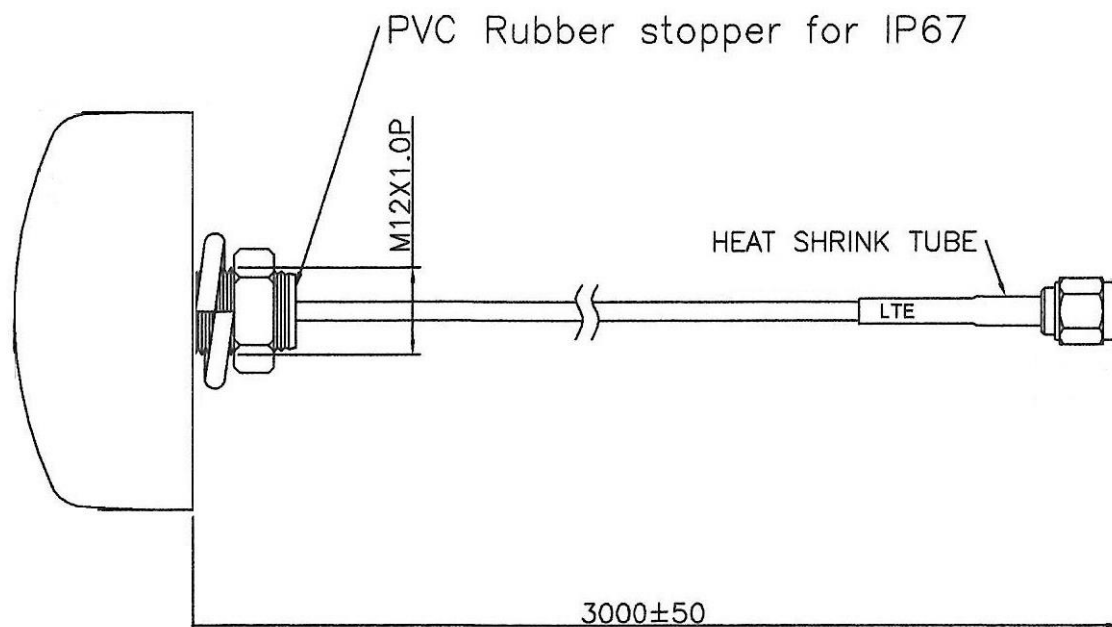

Specification

1.1 Product Type: External Roof Screw Mount

Antenna for 3G/UMTS/4G/LTE

IP67 Waterproof

1.2 Product's No: R36F series

1.3 Product's Photo:

2.1 Technical Drawing:

Frequency	824~960 / 1710~2170 / 2600~2700 MHz
Gain	0~3 dBi
Impedance	50 Ω
VSWR	2.0:1
Cable - OD	RG174 – Ø2.7±0.15mm
Cable Length	3M
Cable Cover	Black
Connector	SMA M (Gold)
※ IP 67 Waterproof	
※ Compliant with ROHS directive	